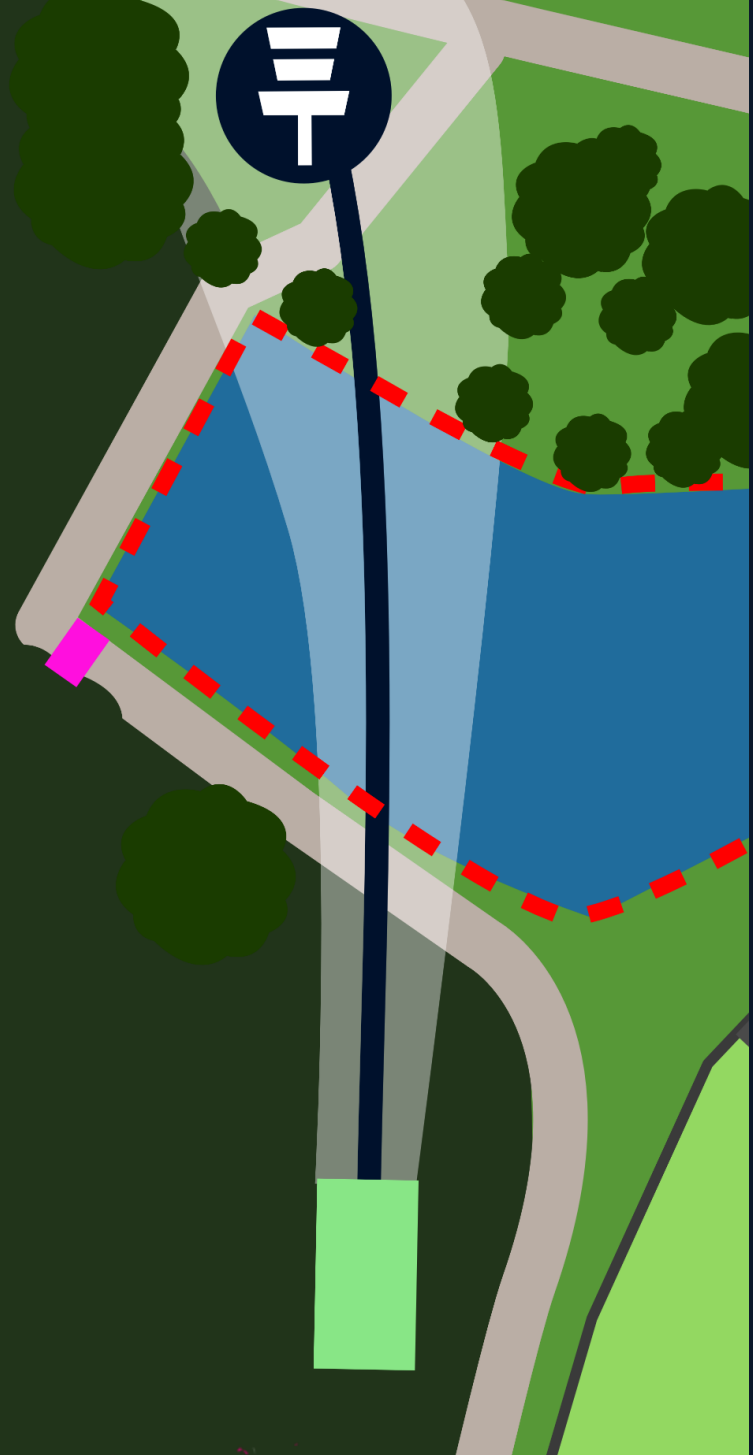

6

3

Par

65m

Length

If your disc landed **out of bounds** proceed to the designated **dropzone** and add one penalty stroke!

Normal OB rules apply for throws from the dropzone and fairway. You can tee-off at the dropzone with your third throw!