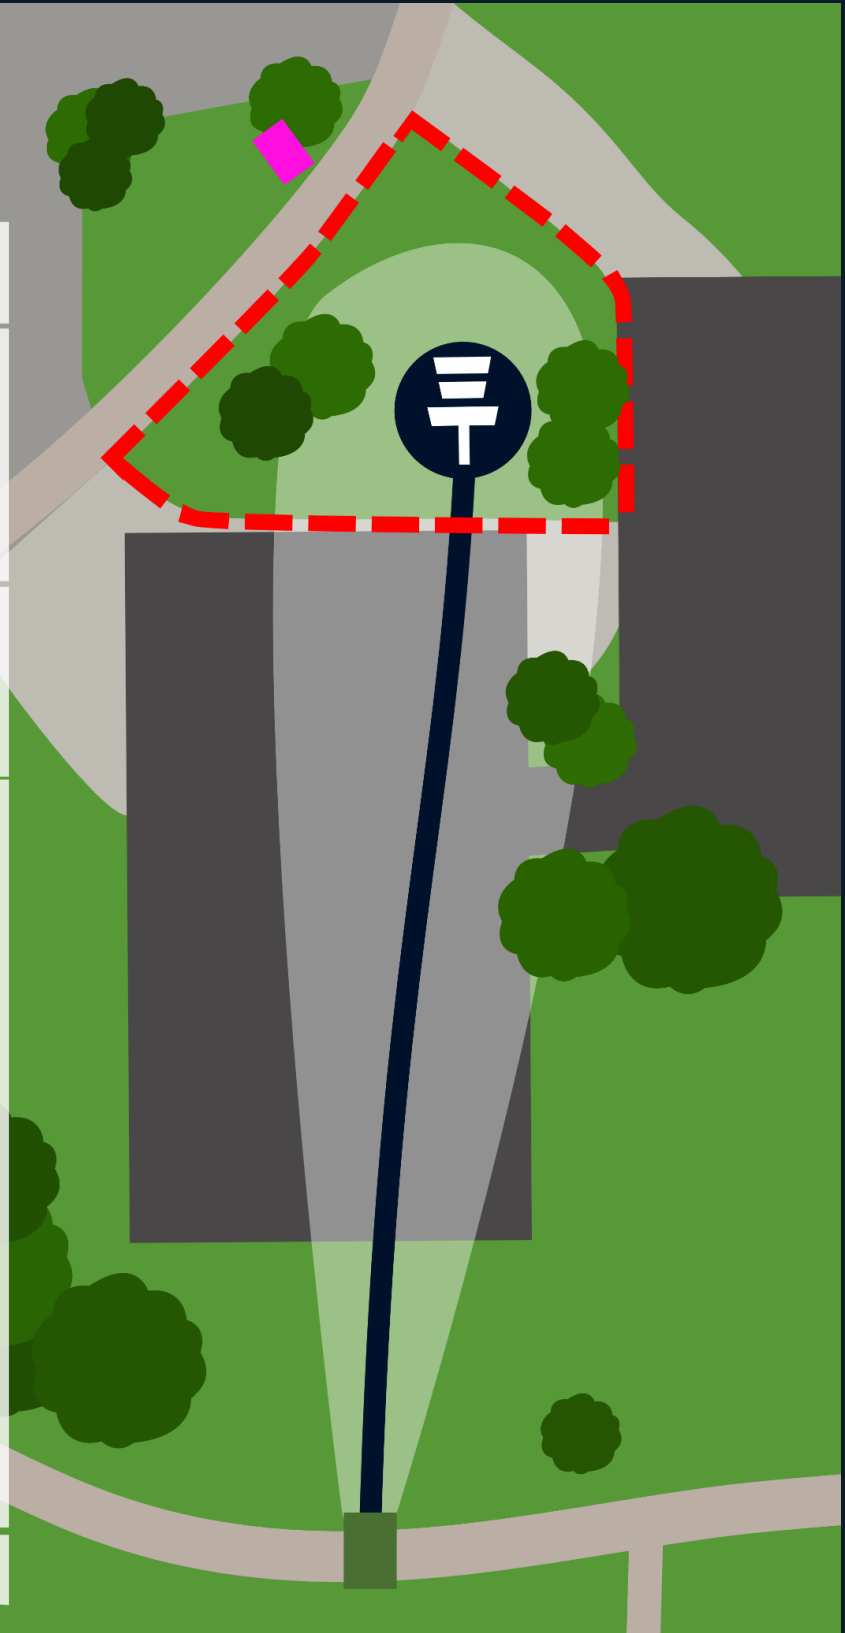

ISLAND HOLE!

If your Disc landed **out of bounds** proceed to the designated **dropzone** and add one penalty stroke!

From the **dropzone** and on the fairway play with normal OB-rules!