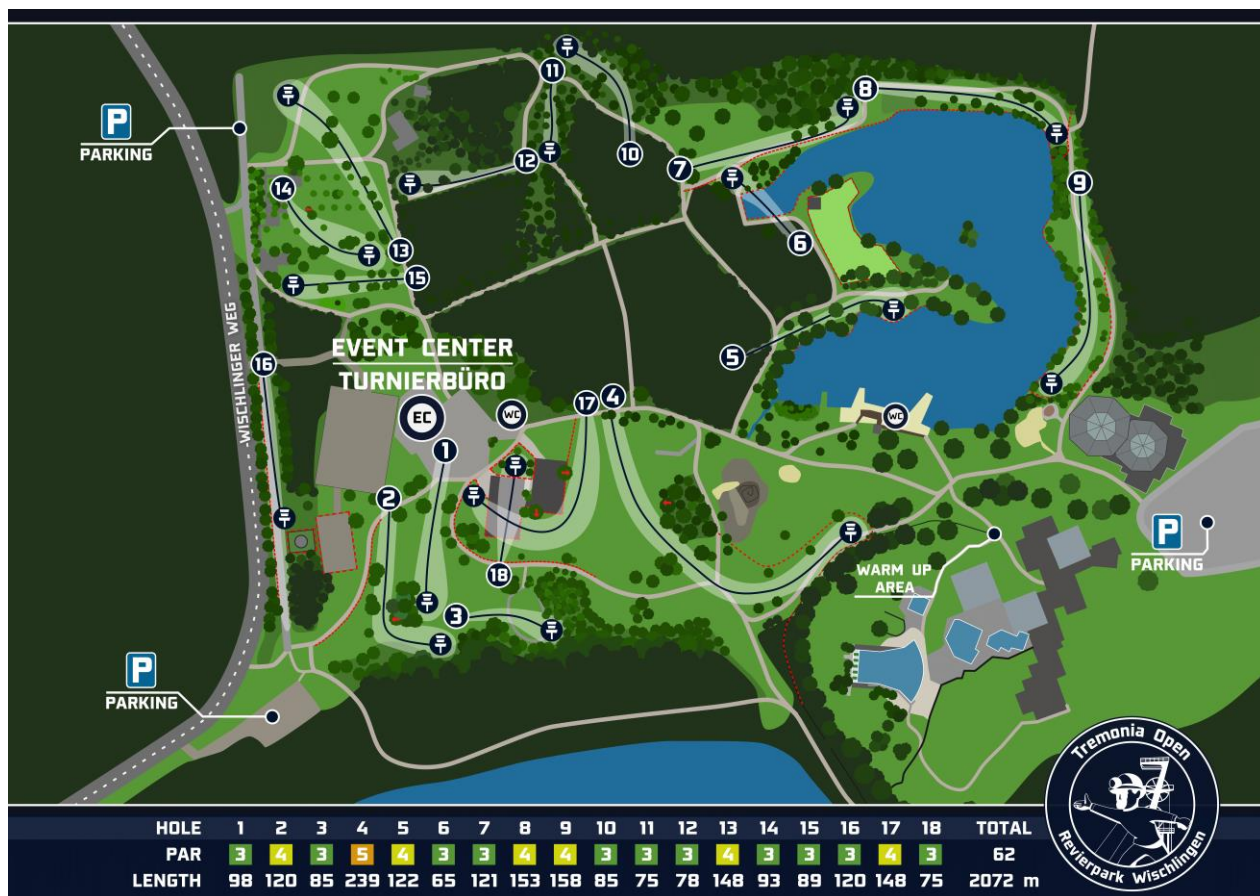

Course

General

- OB & Mando lines are always to be thought into the endless if necessary. Even if e.g. a path marks the OB before.
- Mandos are marked on the TeeSigns.
- Course equipment such as banners, beach flags, barriers, etc. are an integral part of the course and may not be removed or changed.
- Tree stumps and wooden fences are used to beautify the course and may be removed in accordance with PDGA rules. We ask you to put them back when you have completed your throw.
- Nettles may be removed in accordance with PDGA rules.
- Smoking is forbidden on the course and during the rounds.
- The PDGA has declared a waiver for hole 18. All other holes are designed according to the rules.