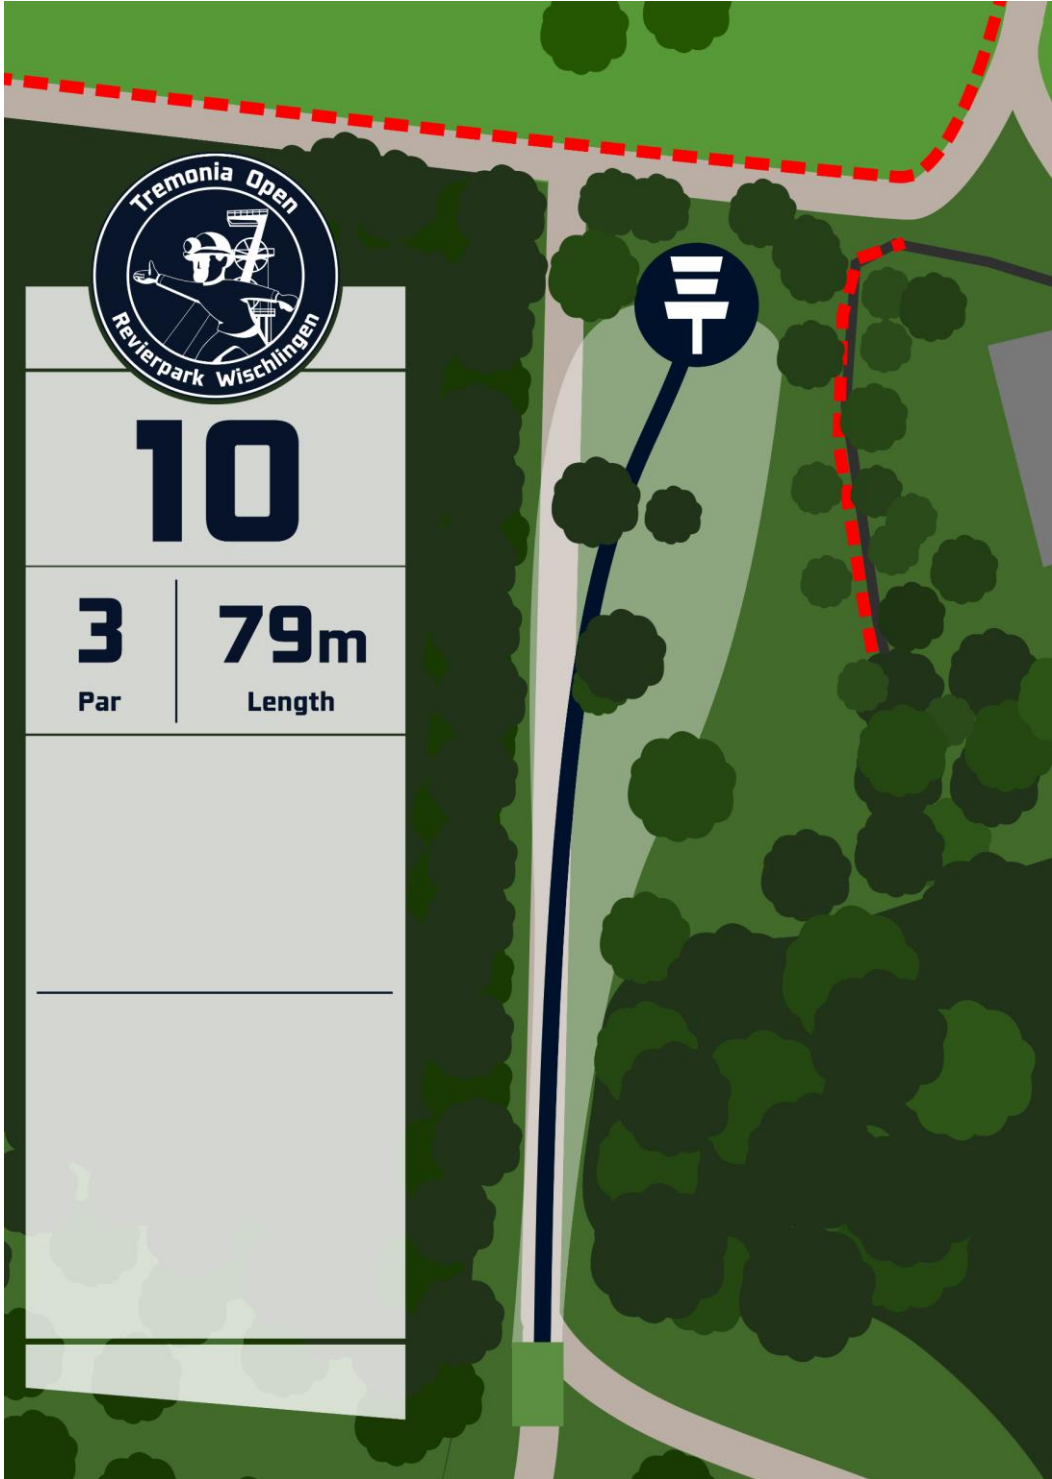

Tremonia Open
Revierpark Wischlingen

7

3 | **94m**
Par | Length

PAY ATTENTION TO:
Pedestrians on walking path!

9

3

Par

84m

Length

11

4

Par

206m

Length

PAY ATTENTION TO:
Pedestrians on walking paths!

Players on hole 12!

If you missed the mandatory, proceed with a re-throw from your previous lie!

12
3 Par | **90m** Length
PAY ATTENTION TO:
Pedestrians on walking path!
Players on hole 11!

13

3	126m
Par	Length

PAY ATTENTION TO:

Cars driving on the road next to the fairway!

OB rule 806.2 D5 applies on this Hole!

Place your lie designated by a marker disc on the fairway at any point on a one-meter line that is perpendicular to the out-of-bounds line at the point that is nearest to the position of the disc.