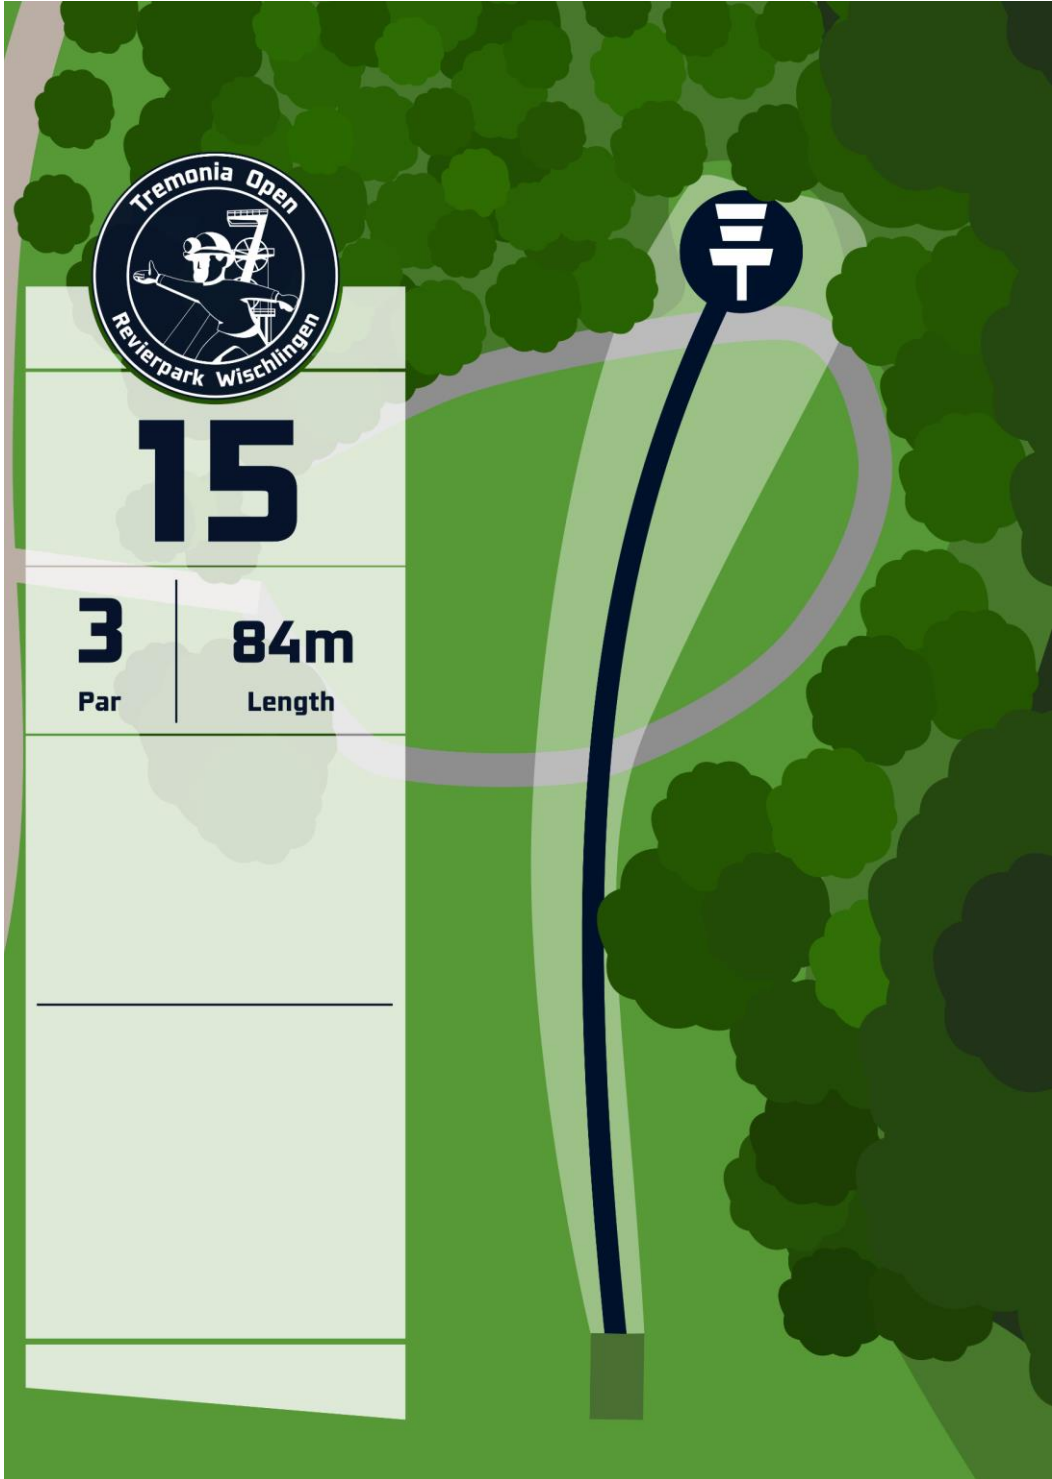

Cars driving on the road next to the fairway!

OB rule 806.2 D5 applies on this Hole!

Place your lie designated by a marker disc on the fairway at any point on a one-meter line that is perpendicular to the out-of-bounds line at the point that is nearest to the position of the disc.

14

4

Par

114m

Length

PAY ATTENTION TO:

Players on hole 18!

16

3

Par

71m

Length

PAY ATTENTION TO:

Pedestrians on all walking paths!

Players on hole 17!

ISLAND HOLE!